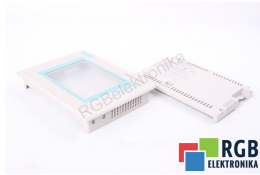

## BACK COVER FOR TOUCHPANEL TP177 MICRO 6AV6640-0CA11-0AX0 SIEMENS ID25823

Used SIEMENS 6AV6640-0CA11-0AX0 COVER  
 Tested and cleaned.  
 24 months guarantee  
 Dedicated courier  
 Delivery across Europe even in 15855

### TECHNICAL DATA

MANUFACTURER	SIEMENS
MODEL	6AV6640-0CA11-0AX0 COVER
CATEGORY	Operator panel casings
WEIGHT [KG]	1.0
HEIGHT [CM]	3.0
LENGHT [CM]	20.0
WIDTH [CM]	12.0

24/7 SUPPORT AVAILABLE  
[+48 71 750 09 78](tel:+48717500978)